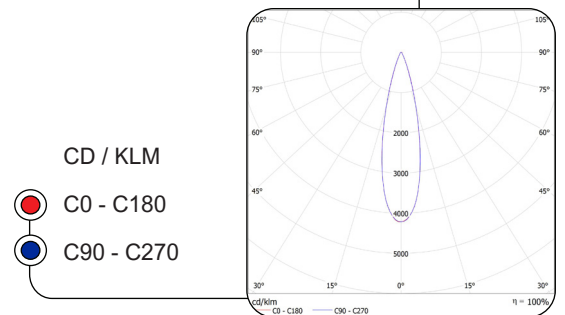

#### MOUNTING

Surface

### LF432317A

TOTAL POWER (W)	4W
SYSTEM OUTPUT (LM)	168LM
CCT (K)	3000K
CRI (Ra)	80
BEAM ANGLE	25°
OPERATING VOLTAGE-VAC	100-240V
CURRENT (MA)	700MA
DIMENSIONS	D:Ø42 x H:98 x W:96mm

E&OE MAY OCCUR