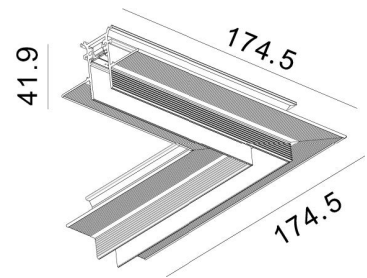

TECHNICAL DATA

POWER SUPPLY FEED

	LF004568	LF004569	LF004570	LF004571	LF004572
OPERATING VOLTAGE	24V	24V	24V	24V	24V
MODEL	S L14-0.5M	S L14-1M	S L14-1.5M	S L14-2M	S L14-2.5M
DIMENSIONS	500 x 67.4 x 41.9mm	1000 x 67.4 x 41.9mm	1500 x 67.4 x 41.9mm	2000 x 67.4 x 41.9mm	2500 x 67.4 x 41.9mm
CUT OUT SIZE	500 x 35mm	1000 x 35mm	1500 x 35mm	2000 x 35mm	2500 x 35mm

INTERMEDIATE TRACK

	LF004574	LF004575	LF004576	LF004577	LF004578
OPERATING VOLTAGE	24V	24V	24V	24V	24V
MODEL	S L14 C-0.5M	S L14 C-1M	S L14 C-1.5M	S L14 C-2M	S L14 C-2.5M
DIMENSIONS	500 x 67.4 x 41.9mm	1000 x 67.4 x 41.9mm	1500 x 67.4 x 41.9mm	2000 x 67.4 x 41.9mm	2500 x 67.4 x 41.9mm
CUT OUT SIZE	500 x 35mm	1000 x 35mm	1500 x 35mm	2000 x 35mm	2500 x 35mm

LUNA S CORNER L1
LF004579

MODEL	S L14-L1
OPERATING VOLTAGE	24V
COLOURS	BLACK
WARRANTY	3 YRS
DIMENSIONS	149 x 149 x 67.4mm

LUNA S CORNER L2
LF004580

MODEL	S L14-L2
OPERATING VOLTAGE	24V
COLOURS	BLACK
WARRANTY	3 YRS
DIMENSIONS	149 x 149 x 67.4mm

LUNA S CORNER L3
LF004581

MODEL	S L14-L3
OPERATING VOLTAGE	24V
COLOURS	BLACK
WARRANTY	3 YRS
DIMENSIONS	174.5x174.5x41.9mm

**LUNA S CONNECTOR
LF001377**

MODEL	S DC-24/48-I
OPERATING VOLTAGE	24V / 48V
COLOURS	BLACK
WARRANTY	3 YRS
DIMENSIONS	100 x 27 x 11.3mm