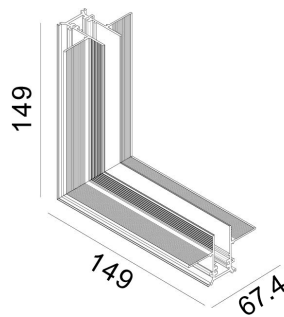

INTERMEDIATE TRACK

	LF004574	LF004575	LF004576	LF004577	LF004578
OPERATING VOLTAGE	24V	24V	24V	24V	24V
MODEL	S L14 C-0.5M	S L14 C-1M	S L14 C-1.5M	S L14 C-2M	S L14 C-2.5M
DIMENSIONS	500 x 67.4 x 41.9mm	1000 x 67.4 x 41.9mm	1500 x 67.4 x 41.9mm	2000 x 67.4 x 41.9mm	2500 x 67.4 x 41.9mm
CUT OUT SIZE	500 x 35mm	1000 x 35mm	1500 x 35mm	2000 x 35mm	2500 x 35mm

LUNA S CORNER L1
LF004579

MODEL	S L14-L1
OPERATING VOLTAGE	24V
COLOURS	BLACK
WARRANTY	3 YRS
DIMENSIONS	149 x 149 x 67.4mm

LUNA S CORNER L2
LF004580

MODEL	S L14-L2
OPERATING VOLTAGE	24V
COLOURS	BLACK
WARRANTY	3 YRS
DIMENSIONS	149 x 149 x 67.4mm

LUNA S CORNER L3
LF004581

MODEL	S L14-L3
OPERATING VOLTAGE	24V
COLOURS	BLACK
WARRANTY	3 YRS
DIMENSIONS	174.5x174.5x41.9mm

**LUNA S CONNECTOR
LF001377**

MODEL	S DC-24/48-I
OPERATING VOLTAGE	24V / 48V
COLOURS	BLACK
WARRANTY	3 YRS
DIMENSIONS	100 x 27 x 11.3mm

**LUNA S/M PIN
LF001680**

MODEL	S/M PIN
OPERATING VOLTAGE	24V
COLOURS	CREAM
WARRANTY	3 YRS
DIMENSIONS	26 x 7.5 x 2.8mm