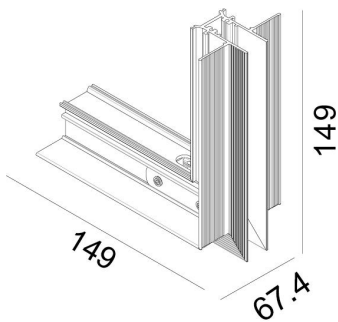

TECHNICAL DATA

POWER SUPPLY FEED

	LF004568	LF004569	LF004570	LF004571	LF004572
OPERATING VOLTAGE	24V	24V	24V	24V	24V
MODEL	S L14-0.5M	S L14-1M	S L14-1.5M	S L14-2M	S L14-2.5M
DIMENSIONS	500 x 67.4 x 41.9mm	1000 x 67.4 x 41.9mm	1500 x 67.4 x 41.9mm	2000 x 67.4 x 41.9mm	2500 x 67.4 x 41.9mm
CUT OUT SIZE	500 x 35mm	1000 x 35mm	1500 x 35mm	2000 x 35mm	2500 x 35mm

INTERMEDIATE TRACK

	LF004574	LF004575	LF004576	LF004577	LF004578
OPERATING VOLTAGE	24V	24V	24V	24V	24V
MODEL	S L14 C-0.5M	S L14 C-1M	S L14 C-1.5M	S L14 C-2M	S L14 C-2.5M
DIMENSIONS	500 x 67.4 x 41.9mm	1000 x 67.4 x 41.9mm	1500 x 67.4 x 41.9mm	2000 x 67.4 x 41.9mm	2500 x 67.4 x 41.9mm
CUT OUT SIZE	500 x 35mm	1000 x 35mm	1500 x 35mm	2000 x 35mm	2500 x 35mm

LUNA S CORNER L1
LF004579

MODEL	S L14-L1
OPERATING VOLTAGE	24V
COLOURS	BLACK
WARRANTY	3 YRS
DIMENSIONS	149 x 149 x 67.4mm

LUNA S CORNER L2
LF004580

MODEL	S L14-L2
OPERATING VOLTAGE	24V
COLOURS	BLACK
WARRANTY	3 YRS
DIMENSIONS	149 x 149 x 67.4mm

LUNA S CORNER L3
LF004581

MODEL	S L14-L3
OPERATING VOLTAGE	24V
COLOURS	BLACK
WARRANTY	3 YRS
DIMENSIONS	174.5x174.5x41.9mm

**LUNA S CONNECTOR
LF001377**

MODEL	S DC-24/48-I
OPERATING VOLTAGE	24V / 48V
COLOURS	BLACK
WARRANTY	3 YRS
DIMENSIONS	100 x 27 x 11.3mm